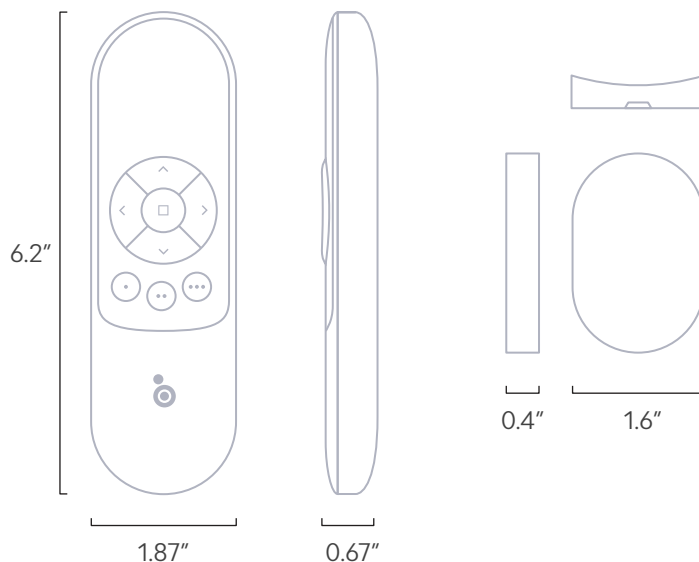

*Under optimal conditions

**1.5 V, lithium-metal / alkaline / NiHM chemistries supported

***When used twice a day

Dimensions

Setup via the Bond Home app

Connect to your Mate via Bluetooth to set channel technologies, name channels, create schedules, scenes, and much more!